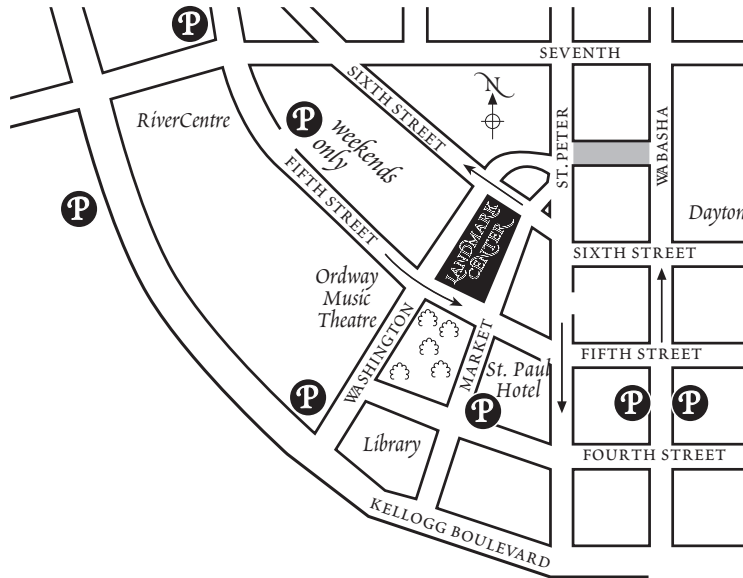

DIRECTIONS TO THE LANDMARK CENTER  
IN DOWNTOWN ST. PAUL

*From the NORTH*

*Exit southbound I-35E at Wacouta Street. Go four blocks to Sixth Street. Turn right and go eight blocks on Sixth to Market Street. Landmark Center is on your left.*

*From the WEST*  
Exit eastbound I-94 at Fifth Street, go straight across Seventh Street and continue on Fifth one long block to Washington St. Landmark Center is on your left.

*From the EAST*  
Exit westbound I-94 at Sixth Street, go nine blocks straight ahead to Market Street. Landmark Center is on your left.

*From the SOUTH*

*Exit northbound I-35E at Kellogg Boulevard. Turn right onto Kellogg. Go four blocks to Market Street. Turn left and go two blocks on Market to Fifth Street. Landmark Center is on your left.*